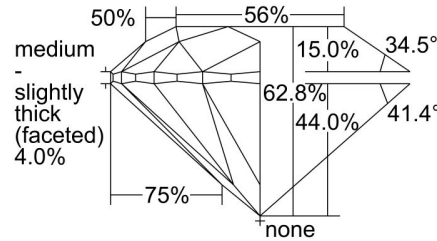

**GIA DIAMOND GRADING REPORT**

 July 03, 2014  
 GIA Report Number ..... 2165276761  
 Shape and Cutting Style ..... Round Brilliant  
 Measurements ..... 6.41 - 6.45 x 4.04 mm

**GRADING RESULTS**

 Carat Weight ..... 1.02 carat  
 Color Grade ..... E  
 Clarity Grade ..... VS2  
 Cut Grade ..... Excellent

**PROPORTIONS**

Profile to actual proportions

**CLARITY CHARACTERISTICS**

**KEY TO SYMBOLS\***

-  Cloud
-  Crystal
-  Feather
-  Etch Channel

\* Red symbols denote internal characteristics (inclusions). Green or black symbols denote external characteristics (blemishes). Diagram is an approximate representation of the diamond, and symbols shown indicate type, position, and approximate size of clarity characteristics. All clarity characteristics may not be shown. Details of finish are not shown.